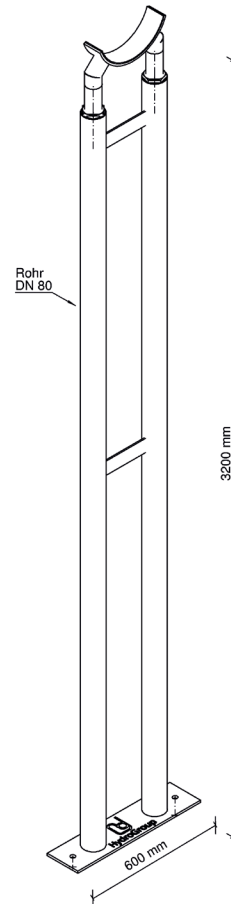

Pipe supports - special design

Type: Pipe support DN 700
City/Country: Gräfenhainichen/Germany

Project info:

Material: EN AW7075, ASTM 304
Pipe diameter: DN 700
Support height: 100-150 mm
Year of realisation: 2018

Pipe supports - special design

Type: Pipe support DN 250
City/Country: Gunzenhausen/Germany

Project info:

Material: ASTM 304
Pipe diameter: DN 250
Support height: 3800 mm
Year of realisation: 2018

Pipe supports - special design

Type: Pipe support DN 700
City/Country: Gunzenhausen/Germany

Source: Customer photo during installation

Project info:

Material: ASTM 304
Pipe diameter: DN 700
Support height: 3000 mm
Year of realisation: 2017

Pipe supports - special design

Type: Pipe support DN 300
City/Country: Gunzenhausen/Germany

Project info:

Material: ASTM 304
Pipe diameter: DN 300
Support height: 3200 mm
Year of realisation: 2017