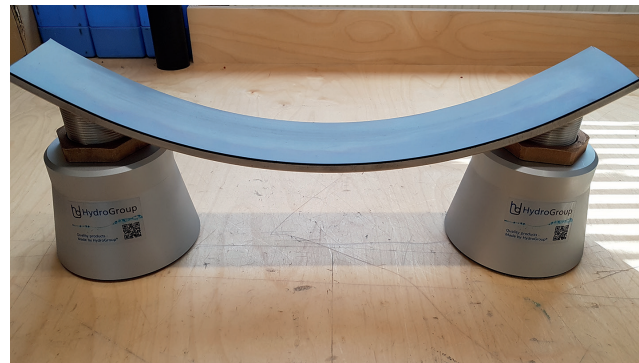

Pipe supports - special design

Type: Pipe support DN 700
City/Country: Gräfenhainichen/Germany

Project info:

Material: EN AW7075, ASTM 304
Pipe diameter: DN 700
Support height: 100-150 mm
Year of realisation: 2018

Pipe supports - special design

Type: Pipe support DN 250
City/Country: Gunzenhausen/Germany

Project info:

Material: ASTM 304
Pipe diameter: DN 250
Support height: 3800 mm
Year of realisation: 2018

Pipe supports - special design

Type: Pipe support DN 700
City/Country: Gunzenhausen/Germany

Source: Customer photo during installation

Project info:

Material: ASTM 304
Pipe diameter: DN 700
Support height: 3000 mm
Year of realisation: 2017

Pipe supports - special design

Type: Pipe support DN 300
City/Country: Gunzenhausen/Germany

Project info:

Material: ASTM 304
Pipe diameter: DN 300
Support height: 3200 mm
Year of realisation: 2017