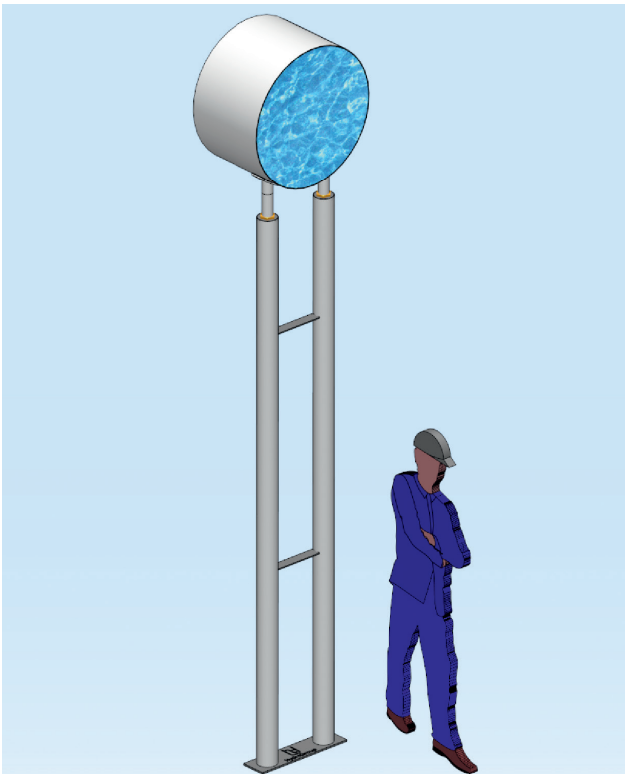

Pipe supports - special design

Type: Pipe support DN 700
City/Country: Gräfenhainichen/Germany

Project info:

Material: EN AW7075, ASTM 304
Pipe diameter: DN 700
Support height: 100-150 mm
Year of realisation: 2018

Pipe supports - special design

Type: Pipe support DN 250
City/Country: Gunzenhausen/Germany

Project info:

Material: ASTM 304
Pipe diameter: DN 250
Support height: 3800 mm
Year of realisation: 2018

Pipe supports - special design

Type: Pipe support DN 700
City/Country: Gunzenhausen/Germany

Source: Customer photo during installation

Project info:

Material: ASTM 304
Pipe diameter: DN 700
Support height: 3000 mm
Year of realisation: 2017

Pipe supports - special design

Type: Pipe support DN 300
City/Country: Gunzenhausen/Germany

Project info:

Material: ASTM 304
Pipe diameter: DN 300
Support height: 3200 mm
Year of realisation: 2017