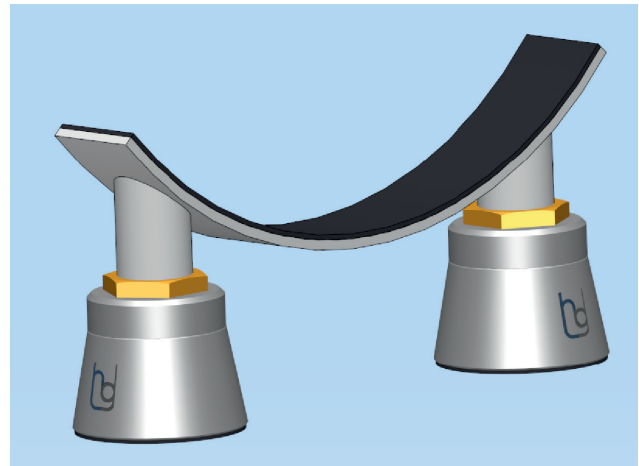

Pipe supports - special design

Type: Pipe support DN 700
City/Country: Gräfenhainichen/Germany

Project info:

Material: EN AW7075, ASTM 304
Pipe diameter: DN 700
Support height: 100-150 mm
Year of realisation: 2018

Pipe supports - special design

Type: Pipe support DN 250
City/Country: Gunzenhausen/Germany

Project info:

Material: ASTM 304
Pipe diameter: DN 250
Support height: 3800 mm
Year of realisation: 2018

Pipe supports - special design

Type: Pipe support DN 700
City/Country: Gunzenhausen/Germany

Source: Customer photo during installation

Project info:

Material: ASTM 304
Pipe diameter: DN 700
Support height: 3000 mm
Year of realisation: 2017

Pipe supports - special design

Type: Pipe support DN 300
City/Country: Gunzenhausen/Germany

Project info:

Material: ASTM 304
Pipe diameter: DN 300
Support height: 3200 mm
Year of realisation: 2017