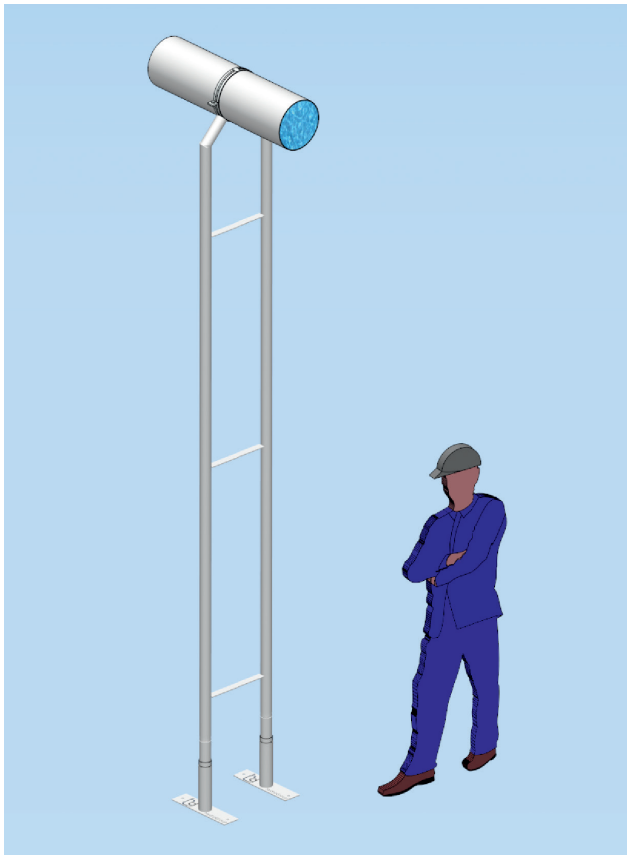

Pipe supports - special design

Type: Pipe support DN 700
City/Country: Gräfenhainichen/Germany

Project info:

Material: EN AW7075, ASTM 304
Pipe diameter: DN 700
Support height: 100-150 mm
Year of realisation: 2018

Pipe supports - special design

Type: Pipe support DN 250
City/Country: Gunzenhausen/Germany

Project info:

Material: ASTM 304
Pipe diameter: DN 250
Support height: 3800 mm
Year of realisation: 2018

Pipe supports - special design

Type: Pipe support DN 700
City/Country: Gunzenhausen/Germany

Source: Customer photo during installation

Project info:

Material: ASTM 304
Pipe diameter: DN 700
Support height: 3000 mm
Year of realisation: 2017

Pipe supports - special design

Type: Pipe support DN 300
City/Country: Gunzenhausen/Germany

Project info:

Material: ASTM 304
Pipe diameter: DN 300
Support height: 3200 mm
Year of realisation: 2017