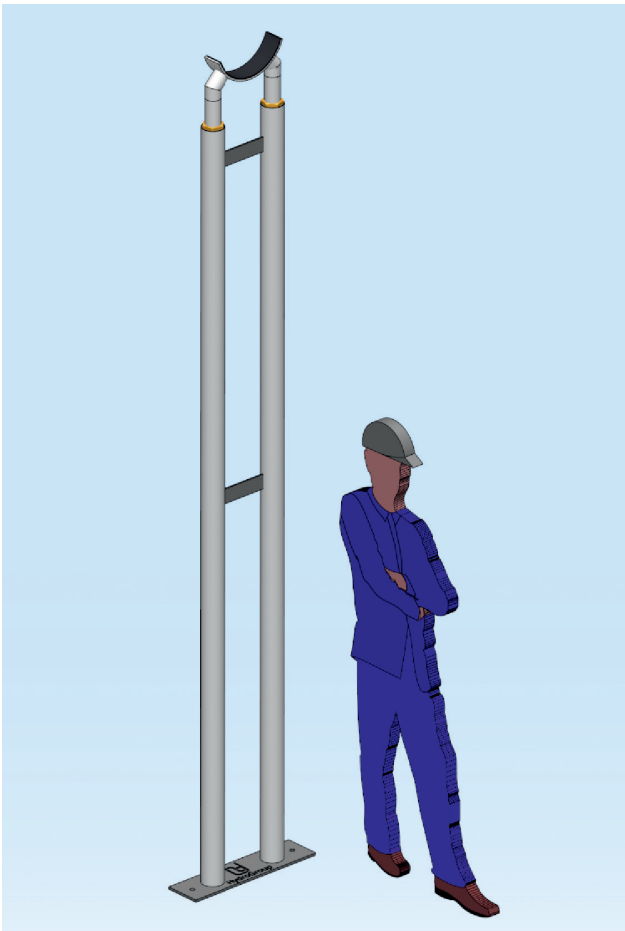

Pipe supports - special design

Type: Pipe support DN 250
City/Country: Gunzenhausen/Germany

Project info:

Material: ASTM 304
Pipe diameter: DN 250
Support height: 3800 mm
Year of realisation: 2018

Pipe supports - special design

Type: Pipe support DN 700
City/Country: Gunzenhausen/Germany

Source: Customer photo during installation

Project info:

Material: ASTM 304
Pipe diameter: DN 700
Support height: 3000 mm
Year of realisation: 2017

Pipe supports - special design

Type: Pipe support DN 300
City/Country: Gunzenhausen/Germany

Project info:

Material: ASTM 304
Pipe diameter: DN 300
Support height: 3200 mm
Year of realisation: 2017